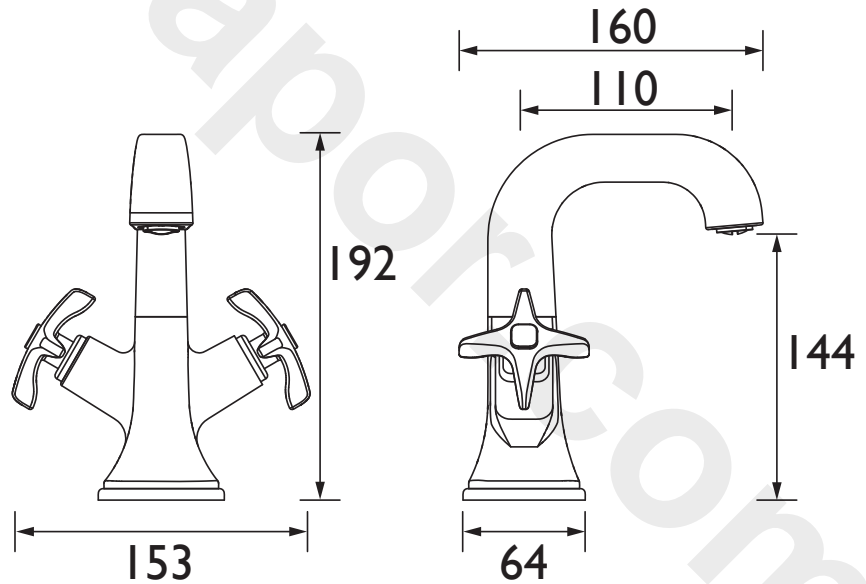

### Specification

Product Type:	Bathroom Tap
Main Construction Material:	Brass
Mount Type:	Deck Mounted
Handle Type:	Crosshead Handles
Connection Inlet:	M10 x 15mm Compression Threaded Tail
Connection Outlet:	M24 Antisplash
Number of Tap Holes:	1
Valve/Cartridge Type:	1/4 Turn 1/2" Ceramic Disc Valve
Plumbing System Requirements:	Suitable for all plumbing systems
Minimum Dynamic Pressure (bar):	0.2 bar
Maximum Dynamic Pressure (bar):	5.0 bar
Maximum Hot Water Temperature °C:	65°C
Maximum Static Pressure (bar):	10 bar
Flow Type:	Single Flow
Isolation Included:	No

### Dimensions (measurements in mm)